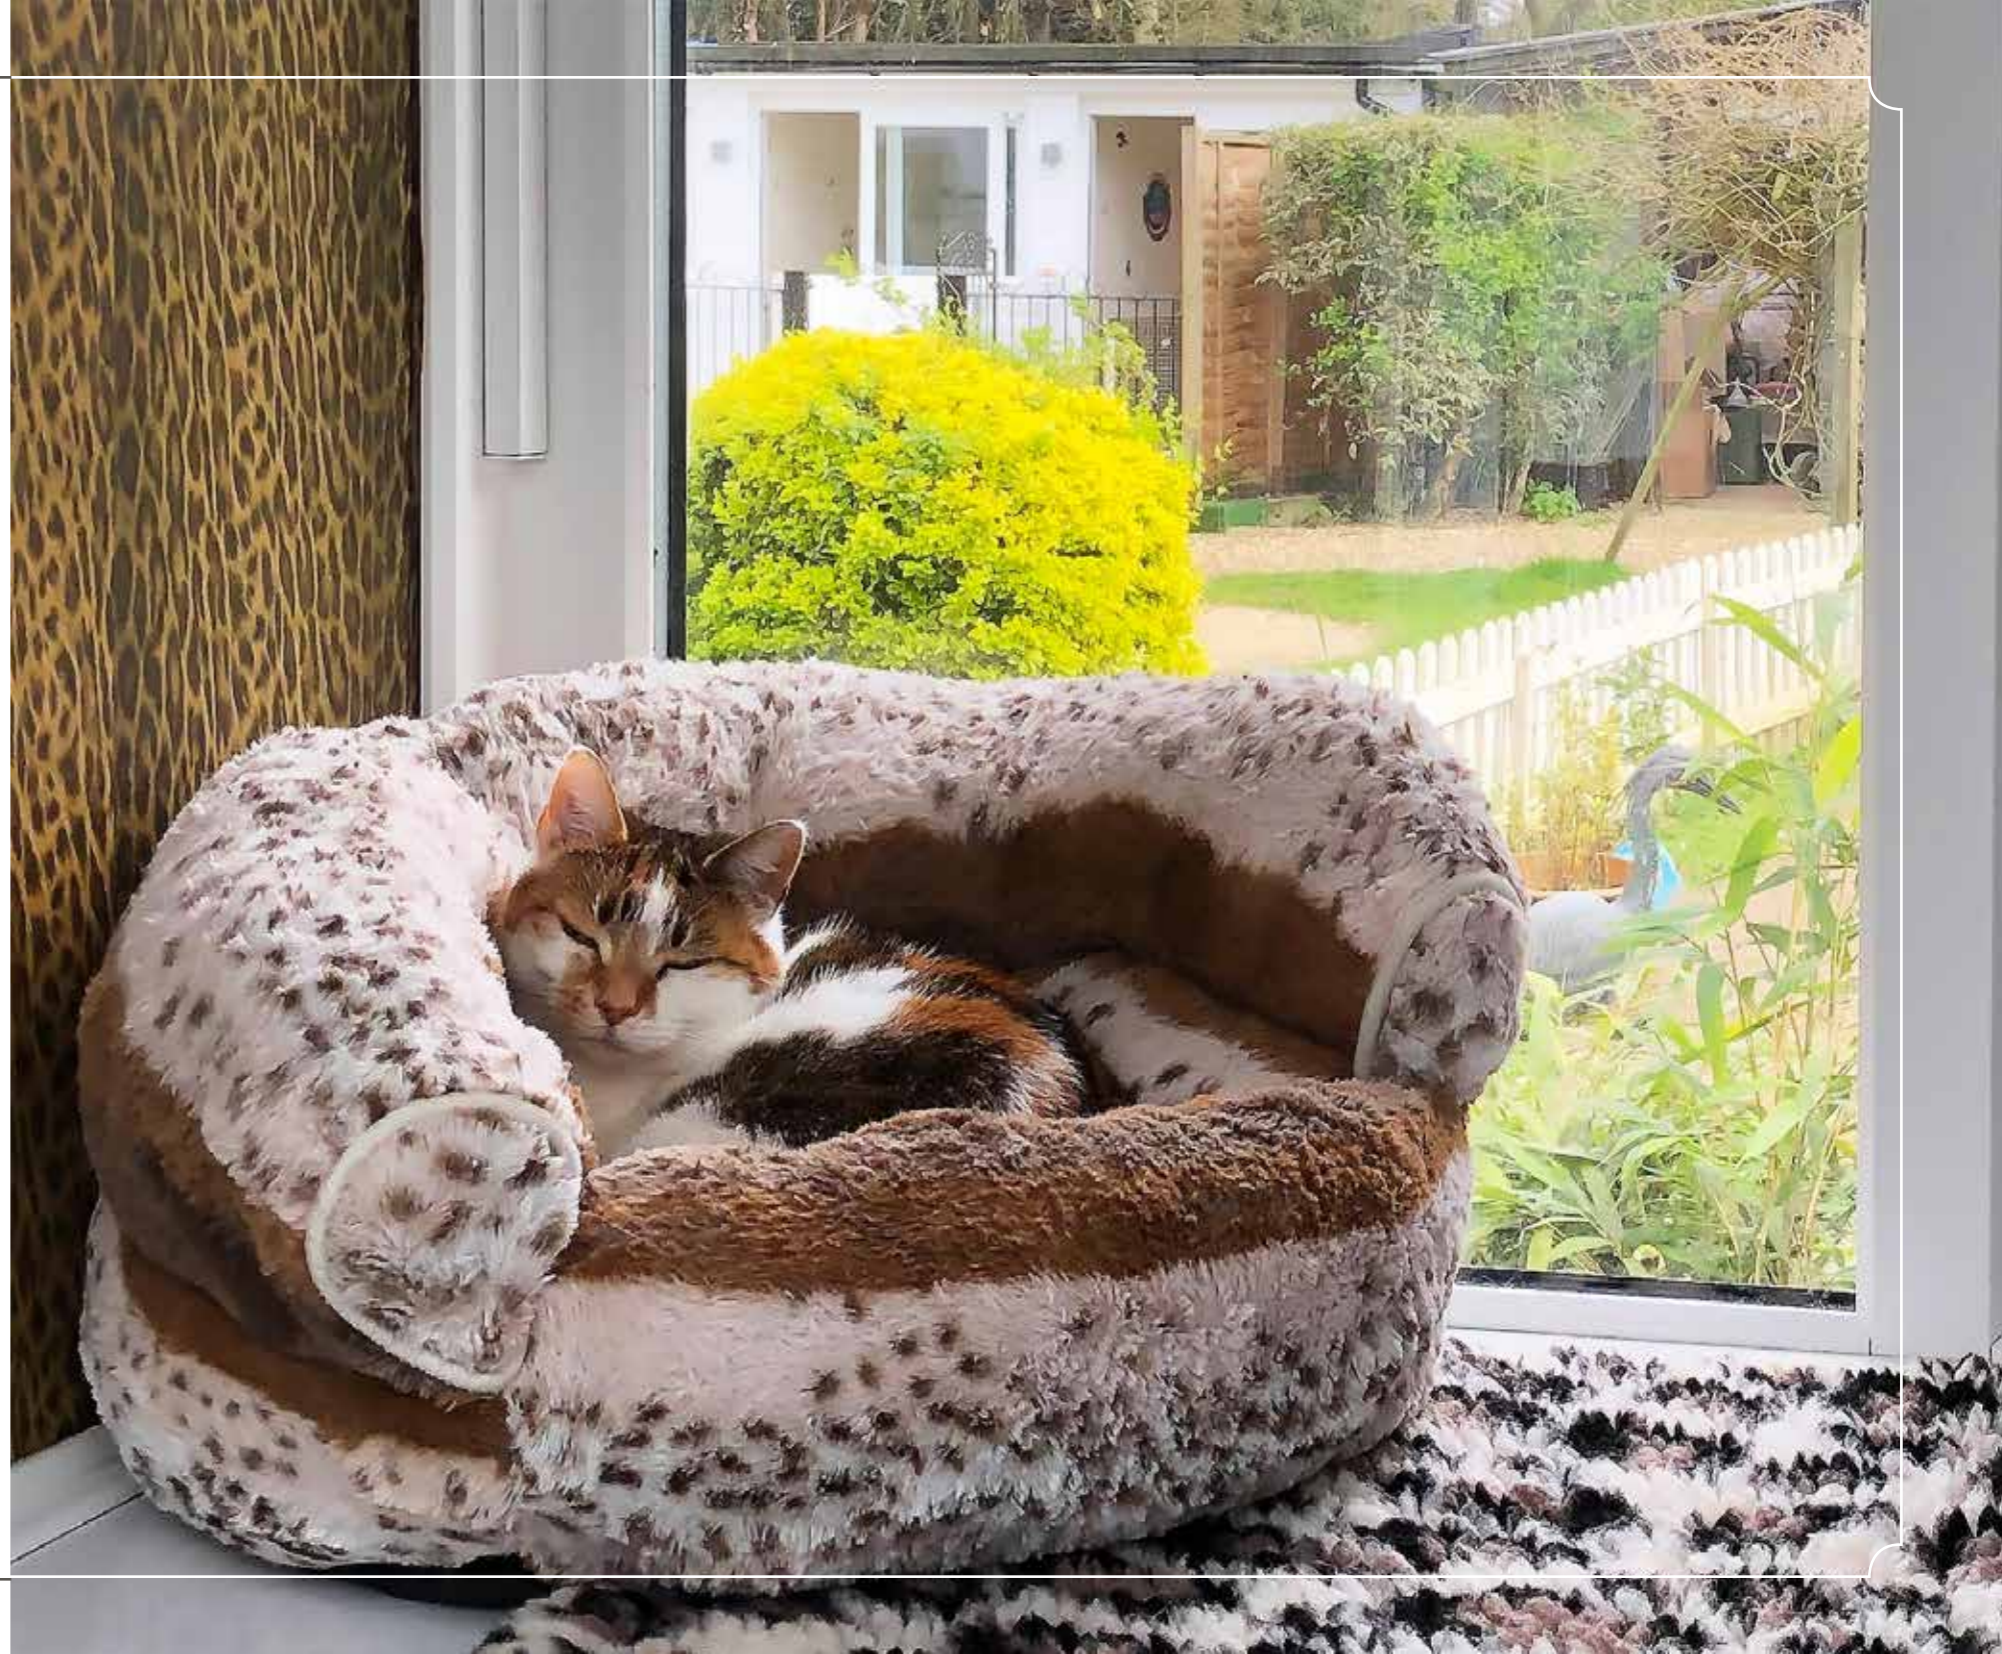

LUXURY V.I.C SUITES

Our Very Important Cat Suites are divine!

Really pamper your cat whilst you're away. Our 2 V.I.C suites have views over our Koi Carp Pond, a Four Poster luxury cat bed and matching leopard print Chaise Longue for your cat to have the ultimate time for relaxation and pampering.

They also have their own water fountains and favourite meals from china dishes to preserve flavours and for that special touch.

The suites are heated by the very latest in slimline panel heaters, that maintain a constant temperature for your cats comfort during the colder months of the year.

L - our large size suites.