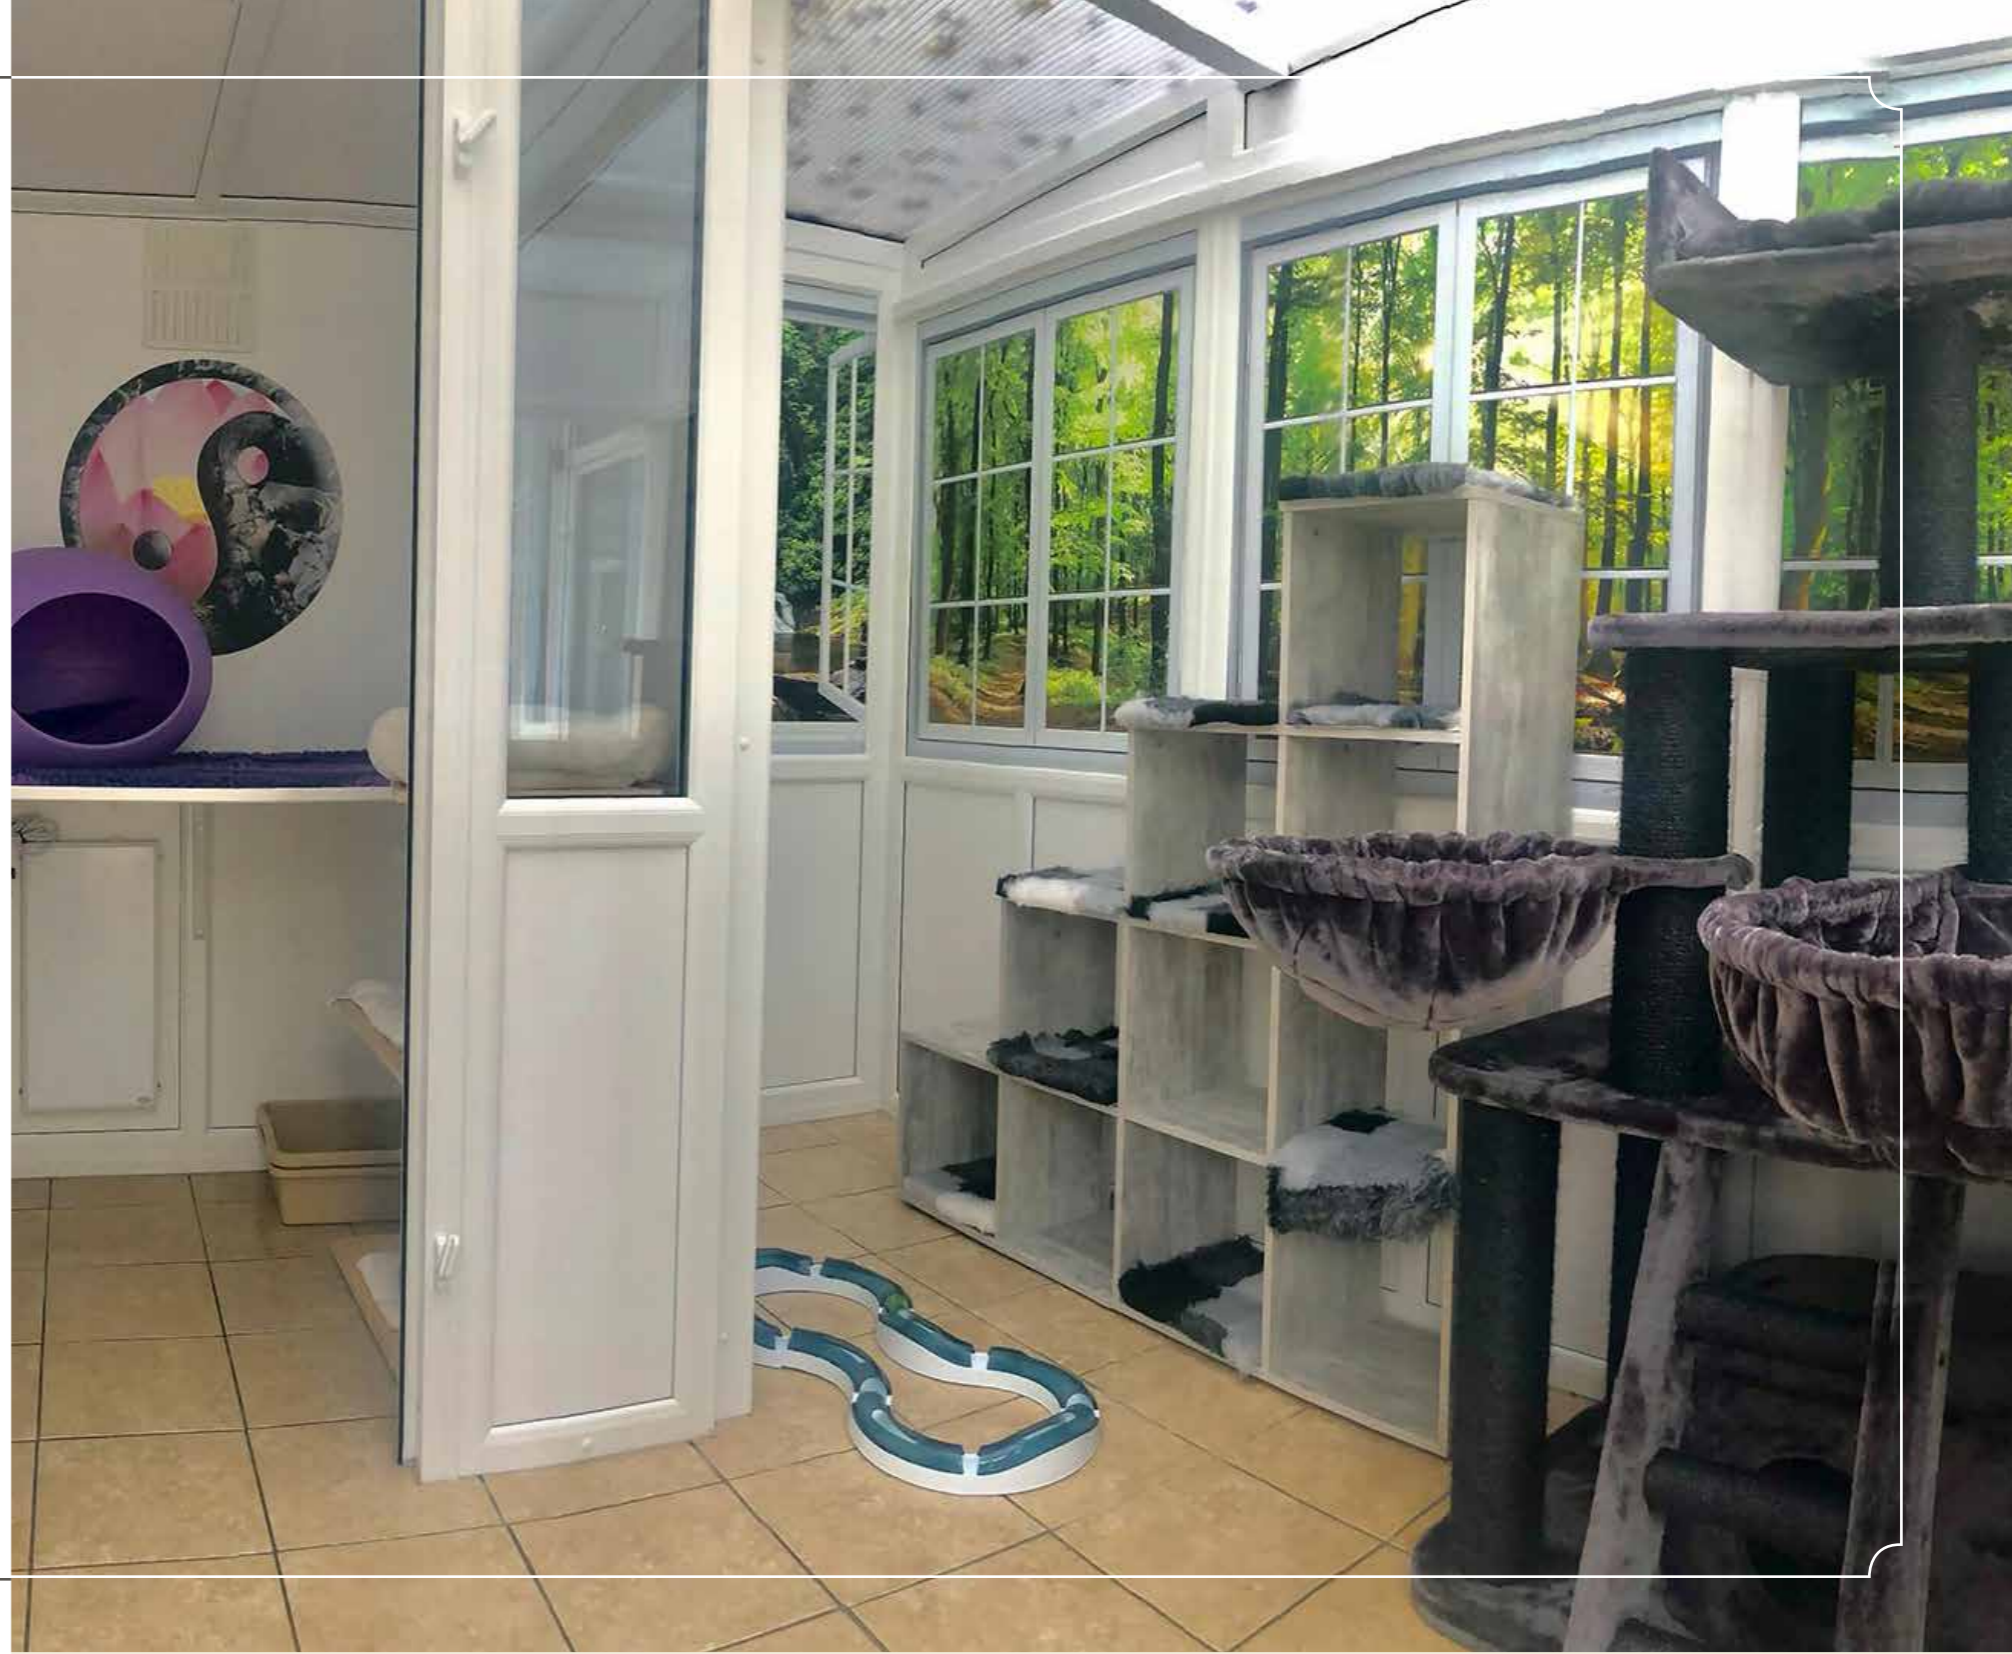

A natural woodland theme adds a beautiful touch of zen calmness that cats lap up.

Just look at all the space - it speaks for itself!

XXXL - this is our largest size suite.

OCEAN SUITES

Our supersized Luxury Ocean Suites are a breath of fresh air!